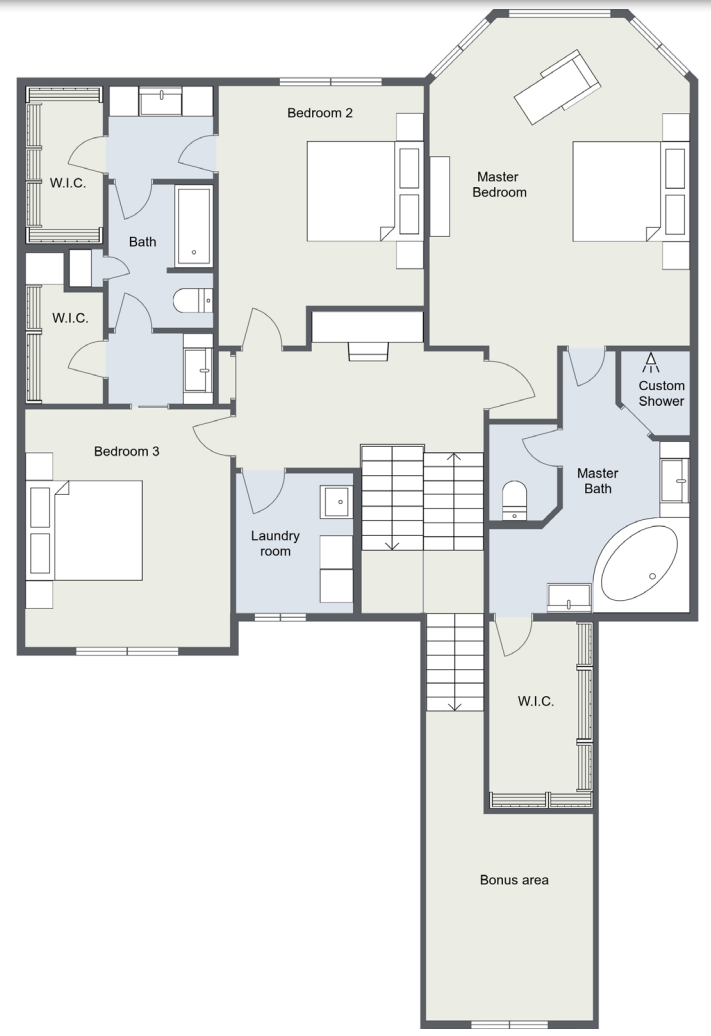

2,701 Total sqft.
 2,701 Finished sqft.
 4 Bed
 2.5 Bath
 3 car garage

Bradley

Living Room: 19x15
 Kitchen: 15x12
 Dining Room: 15x10
 Master Bed: 19x15
 Bedroom 2: 13x12
 Bedroom 3: 14x12
 Bedroom 4: 13x12